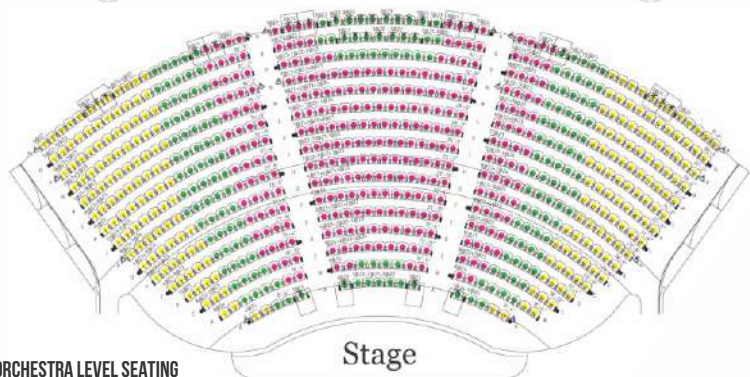

A	B	C
\$50	\$45	\$40
\$45	\$40	\$34
\$30	\$28	\$22

Symphonic Spooktacular - General Seating
 (Adult \$8 / Student/Child \$6 - plus processing fee)

Excluding January Concert

MEZZANINE SEATING

ORCHESTRA LEVEL SEATING