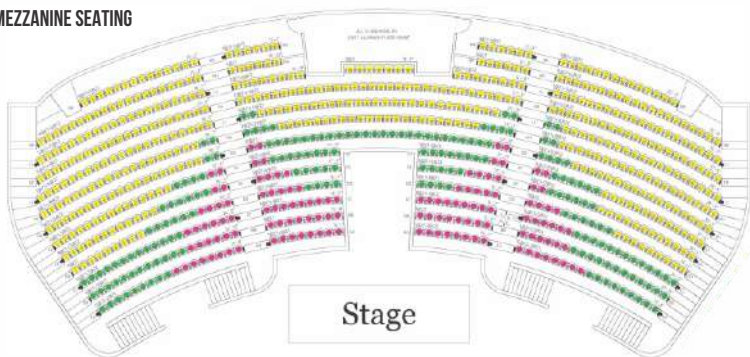

A	B	C
\$50	\$45	\$40
\$45	\$40	\$34
\$30	\$28	\$22

Symphonic Spooktacular - General Seating
 (Adult \$8 / Student/Child \$6 - plus processing fee)

Excluding January Concert

MEZZANINE SEATING

ORCHESTRA LEVEL SEATING